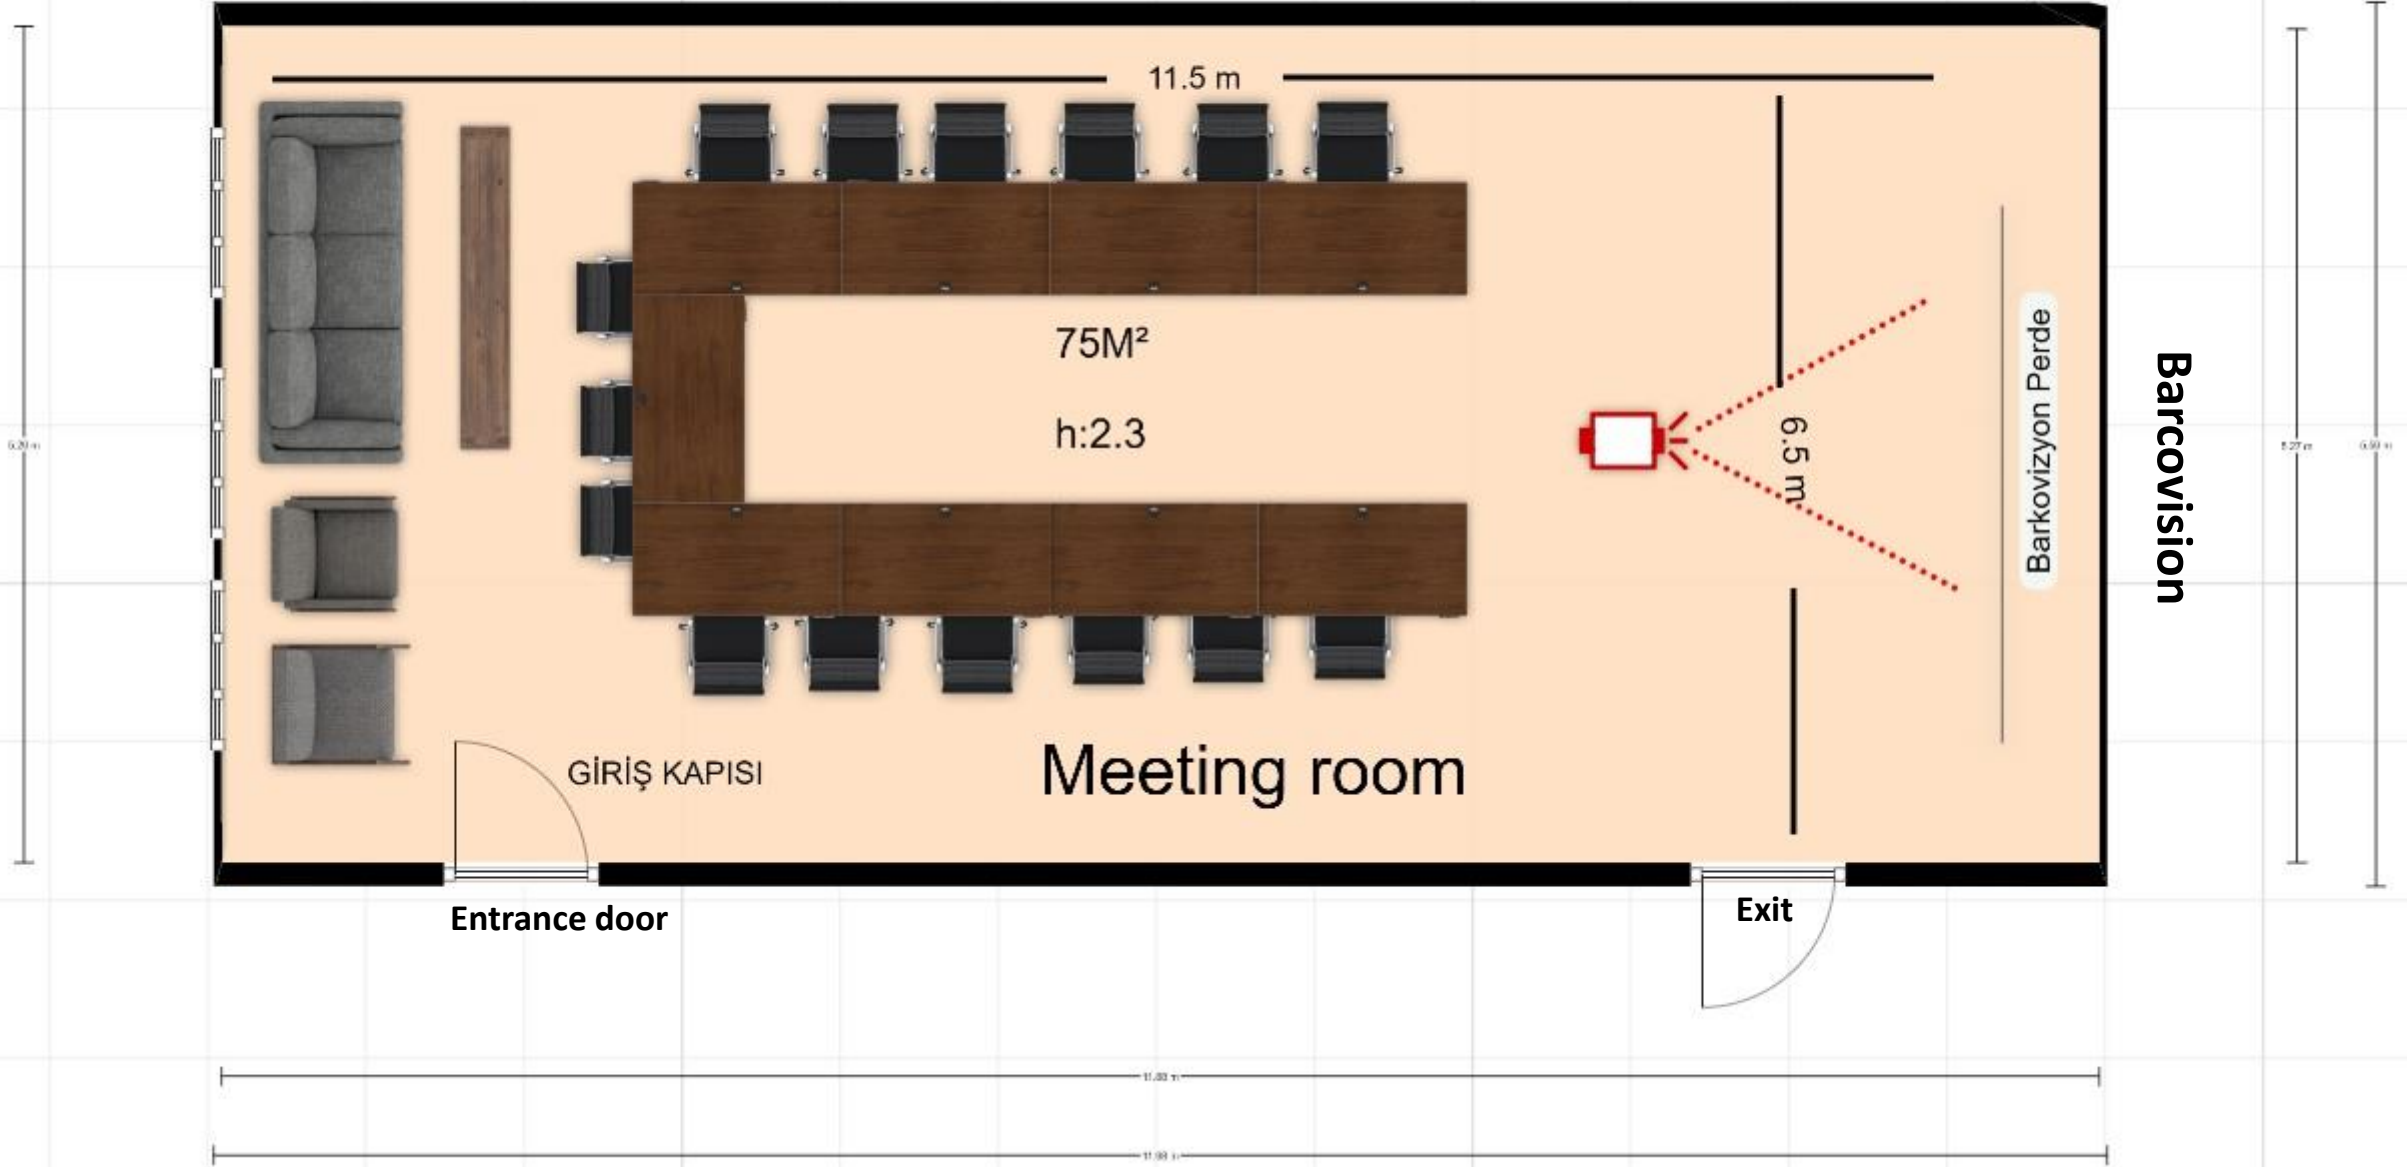

Babil Meeting Room

BABİL TOPLANTI SALONU U DÜZEN

75M²

h:2.3

Meeting room

GİRİŞ KAPISI

Entrance door

Exit

Barkovizyon Perde

Barkovision

11.5 m

6.20 m

6.5 m

1.27 m

6.90 m

11.00 m

11.90 m